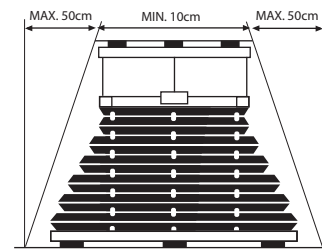

**AB61**

Max wide. 150cm  
Max hight. 250cm

**AB62**

Max wide. 150cm  
Max hight. 250cm

**AB49**

Max wide. 80cm  
Max hight. 80cm

**AB50**

Max wide. 160cm  
Max hight. 80cm

**AB51**

Max size 80cm

**A010** ⚡

Max wide. 220cm  
Max hight. 250cm

**A011**

Max wide. 220cm  
Max hight. 250cm

**A043**

Max wide. 220cm  
Max hight. 250cm

**A045**

Max wide. 220cm  
Max hight. 250cm

**DB41**

Max wide. 150cm  
Max wys. 250cm

**DB11** ⚡

Max wide. 150cm  
Max wys. 250cm

**DB21**

Max wide. 150cm  
Max wys. 250cm

Modele PB:

**PB10** ⚡

Max wide. 200cm  
Max wys. 300cm

**PB61**

Min. wide 10cm  
Max wide 150cm  
Max wys. 250cm

**PB62**

Min. wide. 10cm  
Max wide. 150cm  
Max wys. 250cm