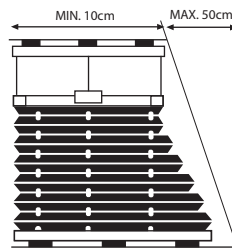

**AB61**

Max wide. 150cm  
Max hight. 250cm

**AB62**

Max wide. 150cm  
Max hight. 250cm

**AB49**

Max wide. 80cm  
Max hight. 80cm

**AB50**

Max wide. 160cm  
Max hight. 80cm

**AB51**

Max size 80cm

**A010** ⚡

Max wide. 220cm  
Max hight. 250cm

**A011**

Max wide. 220cm  
Max hight. 250cm

**A043**

Max wide. 220cm  
Max hight. 250cm

**A045**

Max wide. 220cm  
Max hight. 250cm

**DB41**

Max wide. 150cm  
Max wys. 250cm

**DB11** ⚡

Max wide. 150cm  
Max wys. 250cm

**DB21**

Max wide. 150cm  
Max wys. 250cm

Modele PB:

**PB10** ⚡

Max wide. 200cm  
Max wys. 300cm

**PB61**

Min. wide 10cm  
Max wide 150cm  
Max wys. 250cm

**PB62**

Min. wide. 10cm  
Max wide. 150cm  
Max wys. 250cm