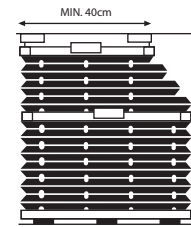

**AB11**

Max wide. 150cm  
Max hight. 250cm

**AB41**

Max wide. 150cm  
Max hight. 250cm

**AB31**

Max wide. 150cm  
Max hight. 250cm

**AB21**

Max wide. 150cm  
Max hight. 250cm

**AB34**

Max wide. 150cm  
Max hight. 250cm

**AB20**

Max wide 150cm  
Max hight. 250cm

**AB82**

Max wide. 150cm  
Max hight. 250cm

**AB42**

Max wide. 150cm  
Max hight. 250cm

**AB61**

Max wide. 150cm  
Max hight. 250cm

**AB62**

Max wide. 150cm  
Max hight. 250cm

**AB49**

Max wide. 80cm  
Max hight. 80cm

**AB50**

Max wide. 160cm  
Max hight. 80cm

Modele PB:

**PB10** ⚡

Max wide. 200cm  
Max wys. 300cm

**PB61**

Min. wide 10cm  
Max wide 150cm  
Max wys. 250cm

**PB62**

Min. wide. 10cm  
Max wide. 150cm  
Max wys. 250cm