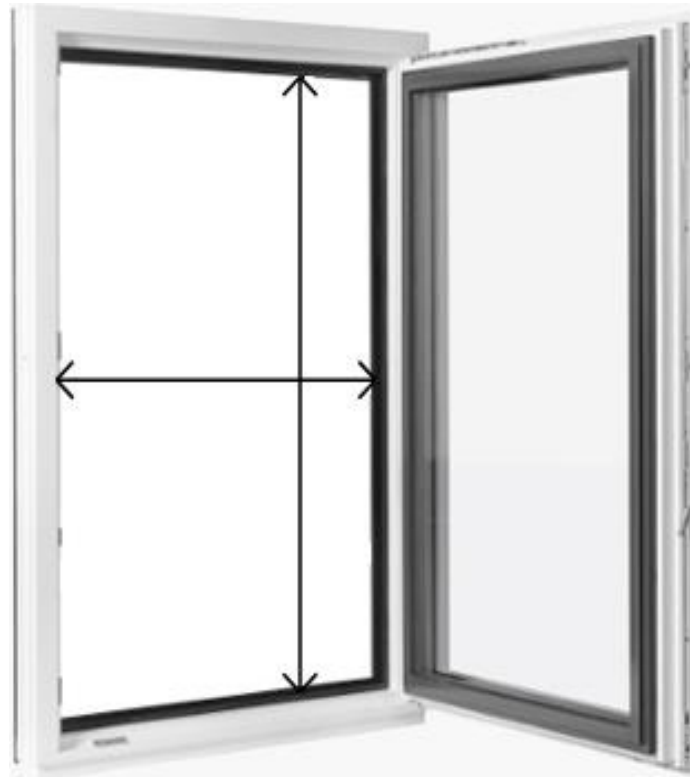

## Instruction for determining dimensions of roller, pleated and door mosquito net

### Determining width dimensions

- Measure the inside width of the window opening from the rubber bead at one side to the rubber bead at the opposite side.
- Please measure your window with the precision up to 1 mm.

### Determining height dimensions

- Measure the inside drop of the window opening from the top rubber bead to the bottom rubber bead.
- Please measure your window with the precision up to 1 mm.

Please, consider that the window frame width from the outside has not to be less than 38 mm.