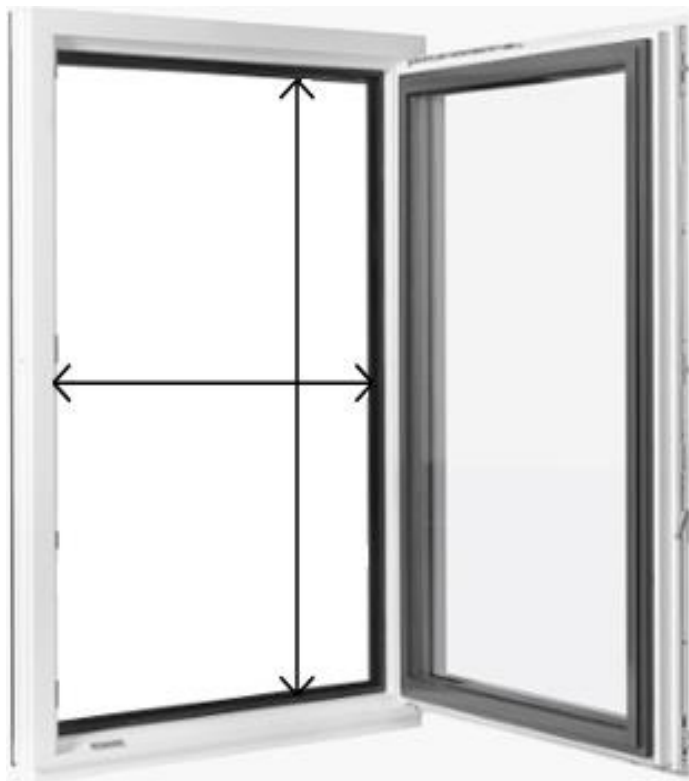

Instruction for determining dimensions of mosquito net on the window frame

Determining width dimensions

- Measure the inside width of the window opening from the rubber bead at one side to the rubber bead at the opposite side.
- Please measure your window with the precision up to 1 mm.

Determining height dimensions

- Measure the inside drop of the window opening from the top rubber bead to the bottom rubber bead.
- Please measure your window with the precision up to 1 mm.

Determining frame dimensions

- Measure the thickness of the window frame together with the inside rubber bead.
- Please make your measures with the precision up to 1 mm.