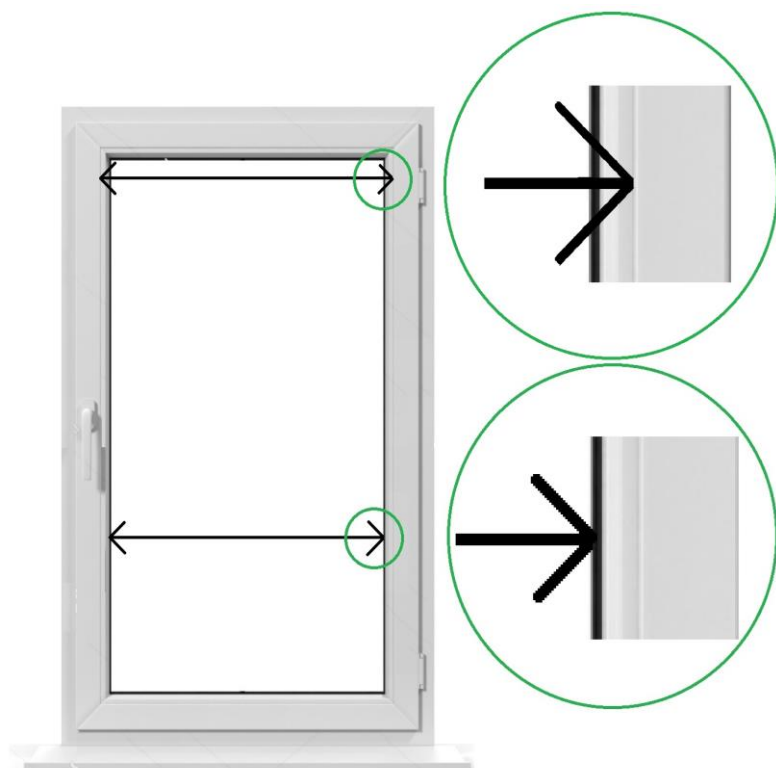

## Instruction for determining dimensions of “Day-Night” cassette roller blinds

### Determining width dimensions

- Measure the width of the glass from the one edge to other edge bead
- Measure the width of the window sealing rubbers.
- Determine dimensions with an accuracy of up to 1 mm.

### Determining height dimensions

- Measure the height of the glass from the one edge to other edge bead side.
- Measure the width of the window sealing rubbers.
- Determine dimensions with an accuracy of up to 1 mm.