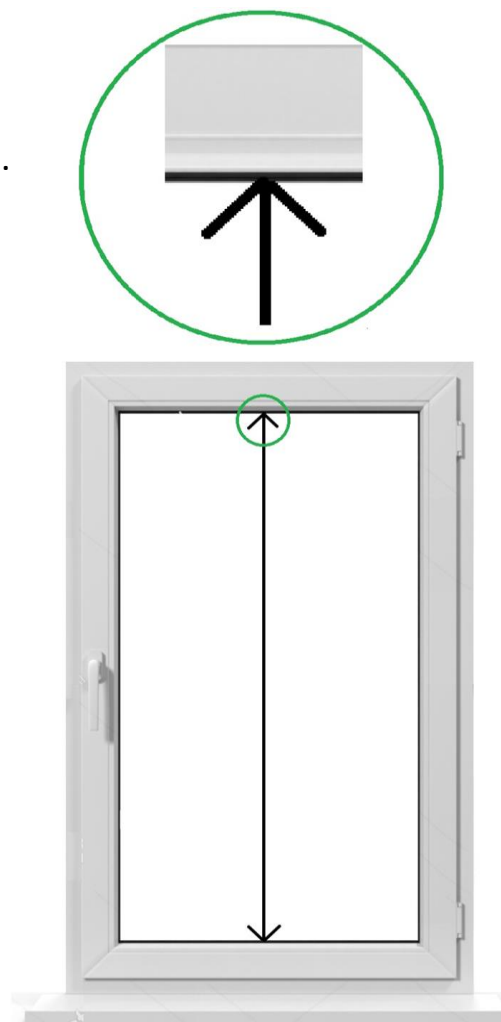

## Instruction for determining dimensions of “Day-Night” cassette roller blinds

### Determining width dimensions

- Measure the width of the glass from the one edge to other edge bead
- Measure the width of the window sealing rubbers.
- Determine dimensions with an accuracy of up to 1 mm.

### Determining height dimensions

- Measure the height of the glass from the one edge to other edge bead side.
- Measure the width of the window sealing rubbers.
- Determine dimensions with an accuracy of up to 1 mm.